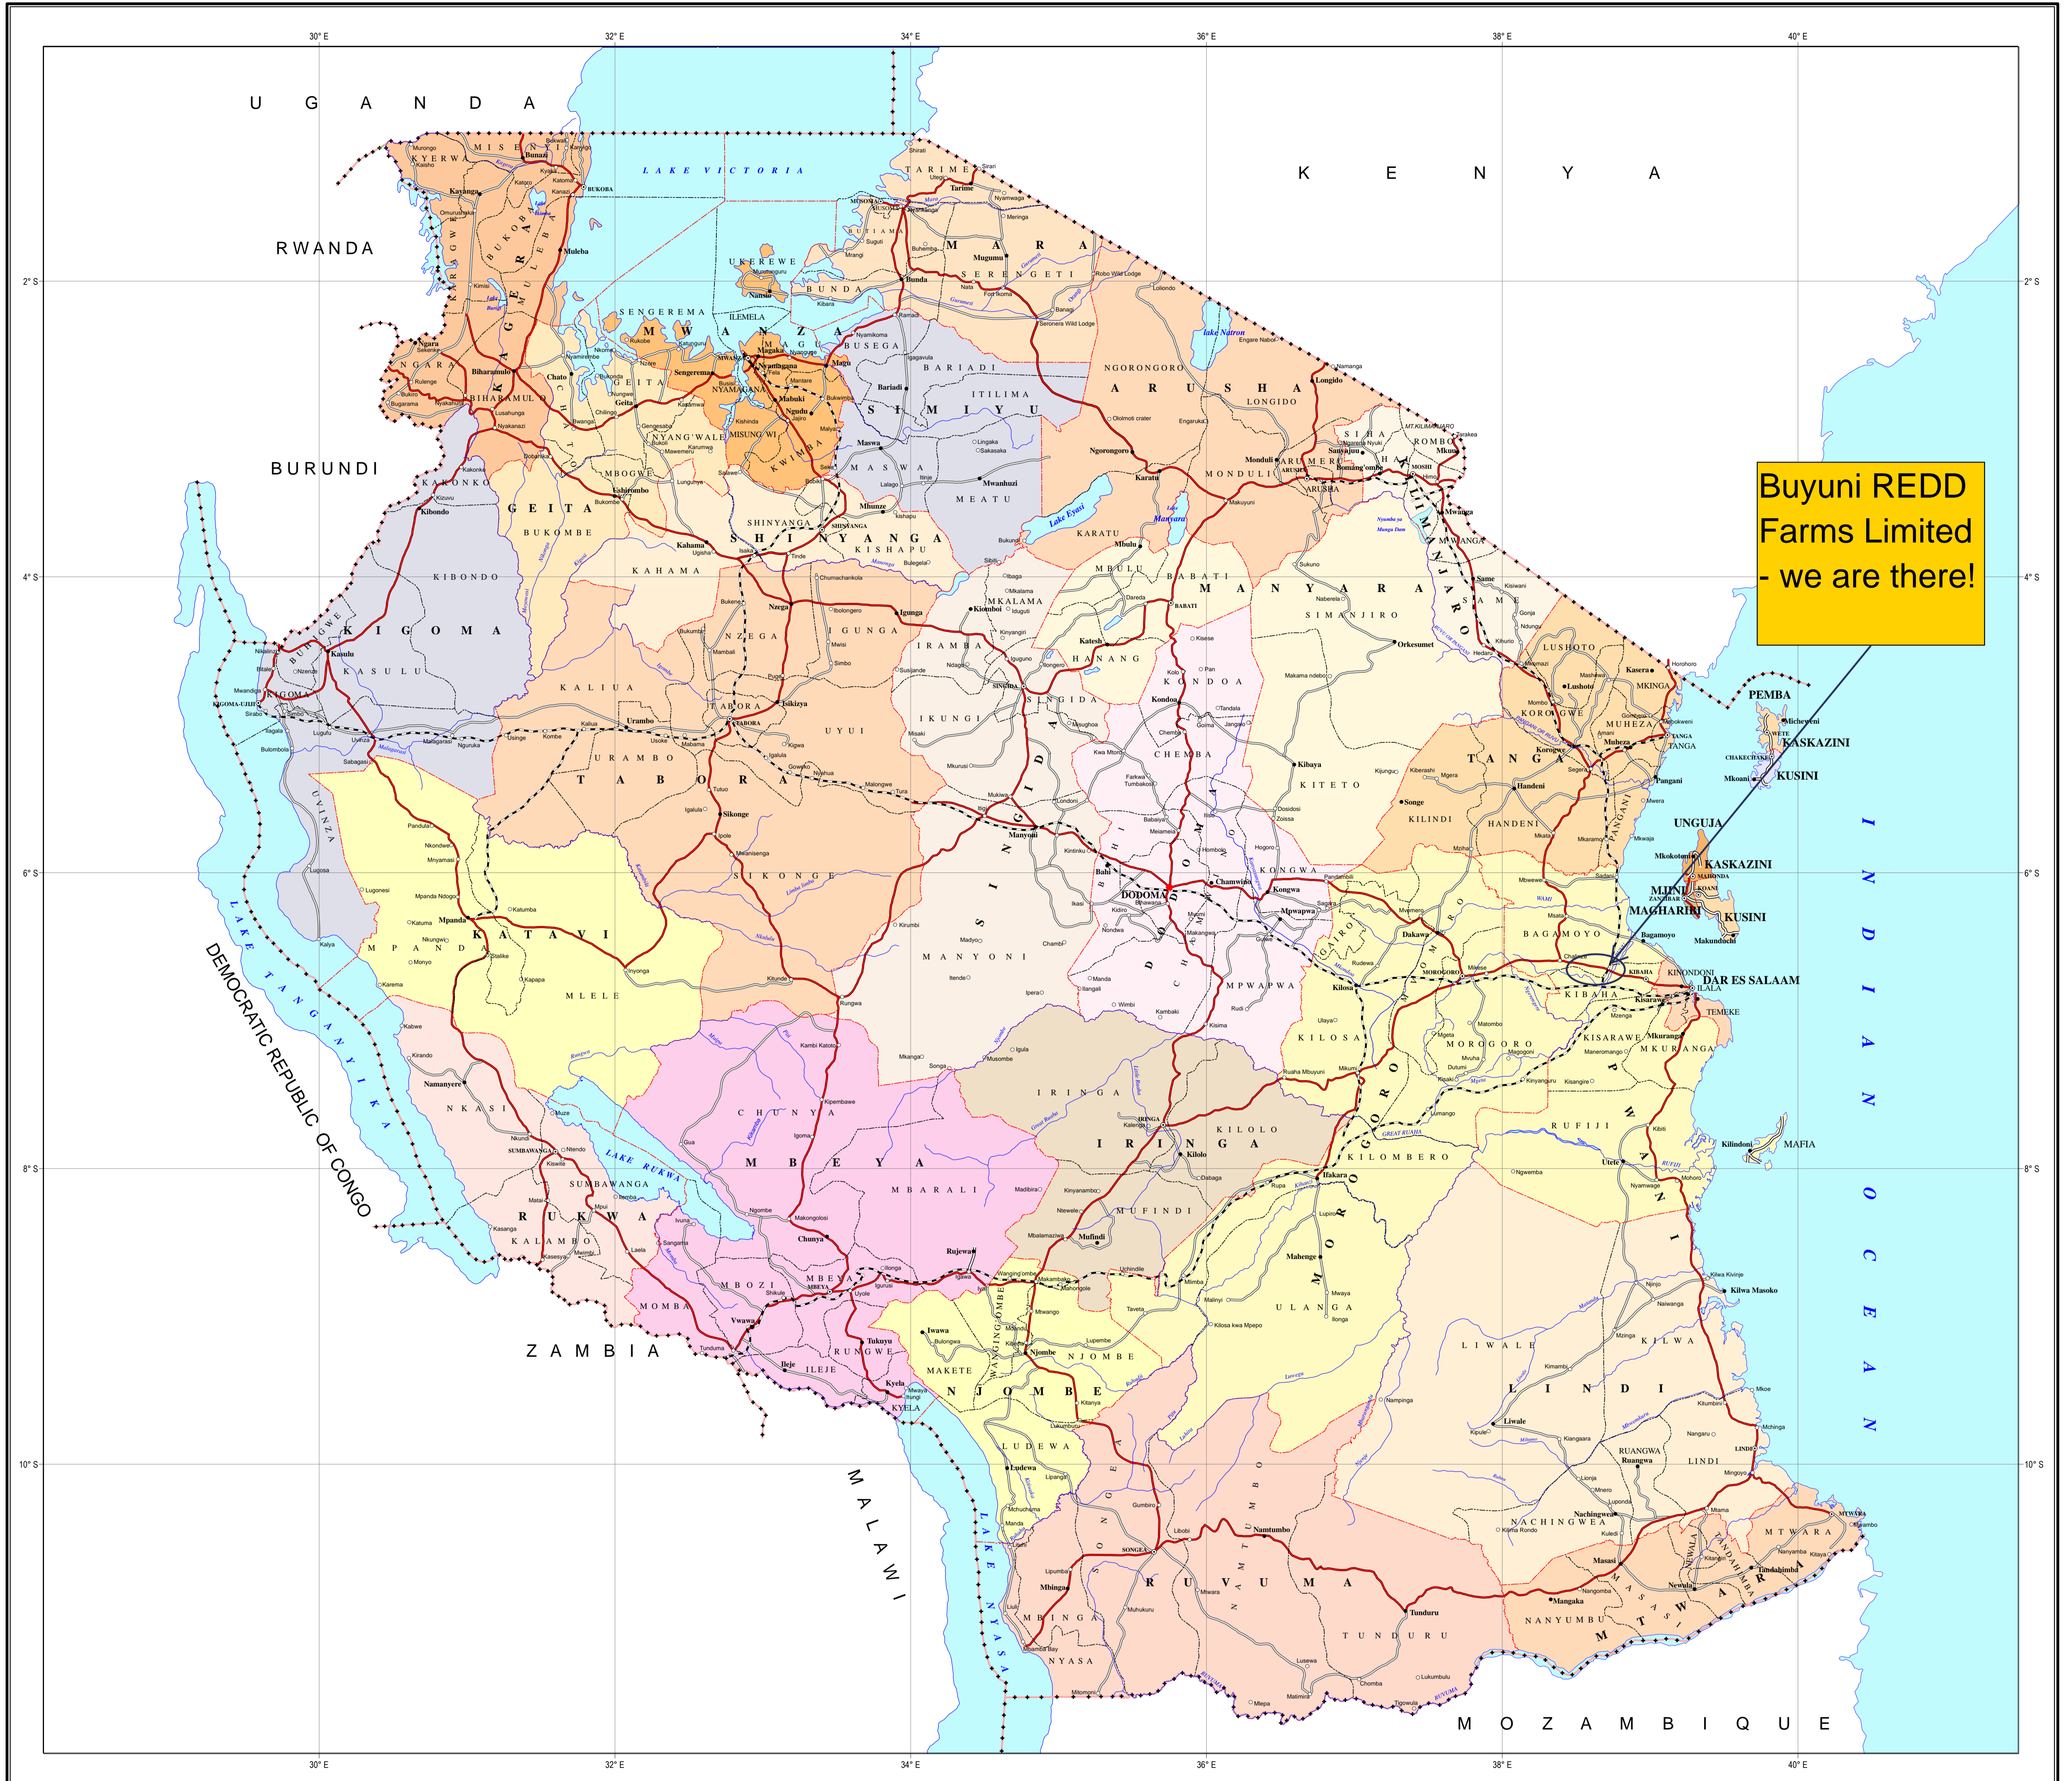

TANZANIA ADMINISTRATION

REFERENCE			
International Boundaries.....	+++++	Capital.....	●
Regional boundaries.....	- - - - -	Regional Headquarters.....	⊙
District Boundaries.....	.....	District Headquarters.....	●
Railways.....	- - - - -	Other Towns.....	○
Trunk Roads.....	—	Other Roads.....	—