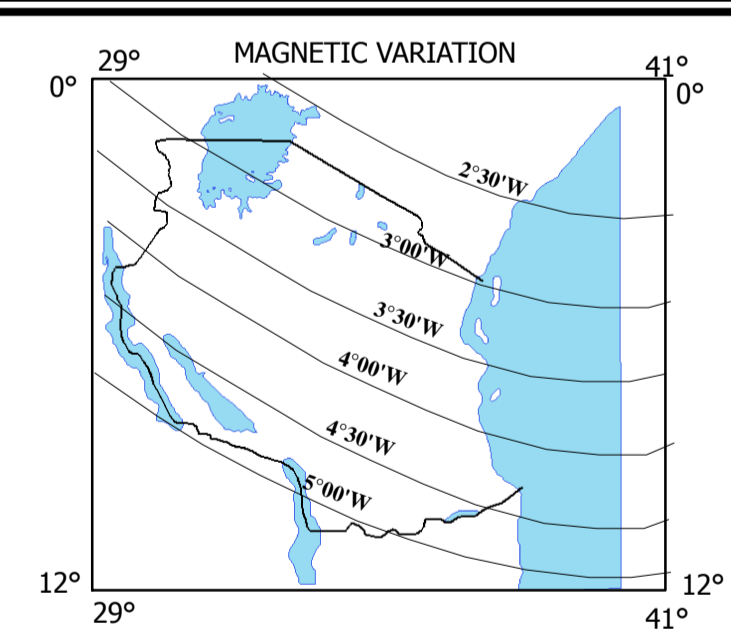

REFERENCE			
International Boundaries.....	+++++	Capital.....	●
Regional boundaries.....	- - - - -	Regional Headquarters.....	⊙
District Boundaries.....	.....	District Headquarters.....	●
Railways.....	- - - - -	Other Towns.....	○
Trunk Roads.....	—	Other Roads.....	—